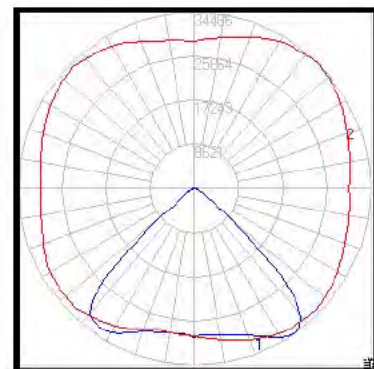

SIDE VIEW

REAR VIEW

Universal mounting bracket

Floodlight options :-

- TP880 - 880w LED >126,000 lumen output
- TP750 - 750w LED >108,000 lumen output
- TP660 - 660w LED > 90,000 lumen output
- TP500 - 500w LED > 72,000 lumen output
- TP380 - 380w LED > 54,000 lumen output
- TP260 - 260w LED > 36,000 lumen output

Polar Intensity Diagram