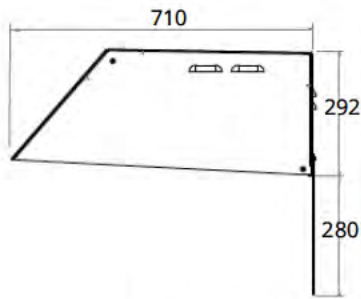

Luminaire Data

Lamp Type, LED (light emitting diode)
Colour temperature, 4000k / 5000k
Voltage, 90 - 305V (230v)
Net Weight ,21kg
Housing Colour, RAL6007
Luminaire Output, 260w - 880w
LED Lumen Output, >150lpw
CRI >70
High Power Factor >0.96
High Efficiency >0.95
IP67
Typical life expectancy, 50,000hrs

- Uses the latest multi optic technology.
- Ultra High Efficiency LED arrays.
- Temperature / surge & short circuit protected.
- 5 Year Warranty.
- High LED Lighting uniformity.
- Stainless Steel Fixings.
- Strong Corrosion Resistant Aluminium Housing.
- High Quality Powder Coat Finish.
- Dimmable 0v - 10v (with additional cabling)
- Suitable upgrade for 1 & 2Kw HID floodlights.
- Supplied with a universal mounting bracket.

SIDE VIEW