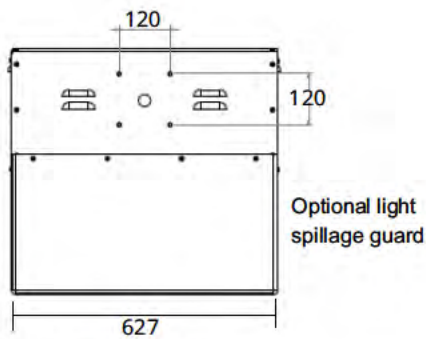

Universal mounting bracket

REAR VIEW