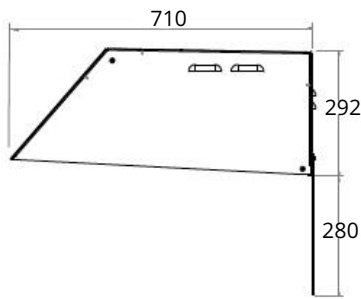

Luminaire Data

Lamp Type, LED (light emitting diode)
Colour temperature, 4000k / 5000k
Voltage, 90 - 305V (230v)
Net Weight ,21kg
Housing Colour, RAL6007
Luminaire Output, 260w - 880w
LED Lumen Output, >160lpw
CRI >70
High Power Factor >0.96
High Efficiency >0.95
IP67
Typical life expectancy, 50,000hrs

- Uses the latest multi optic technology.
- Ultra High Efficiency LED arrays.
- Temperature / surge & short circuit protected.
- 5 Year Warranty.
- High LED Lighting uniformity.
- Stainless Steel Fixings.
- Strong Corrosion Resistant Aluminium Housing.
- High Quality Powder Coat Finish.
- Dimmable 0v - 10v (with additional cabling)
- Suitable upgrade for 1 & 2Kw HID floodlights.
- Supplied with a universal mounting bracket.

SIDE VIEW