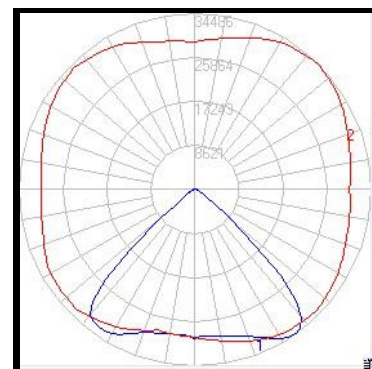

SIDE VIEW

REAR VIEW

Optional light spillage guard

Universal mounting bracket

Floodlight options :-

- TP750 - 750w LED >115,200 lumen output
- TP630 - 630w LED > 96,000 lumen output
- TP500 - 500w LED > 76,800 lumen output
- TP380 - 380w LED > 57,600 lumen output
- TP260 - 260w LED > 38,400 lumen output

Polar Intensity Diagram